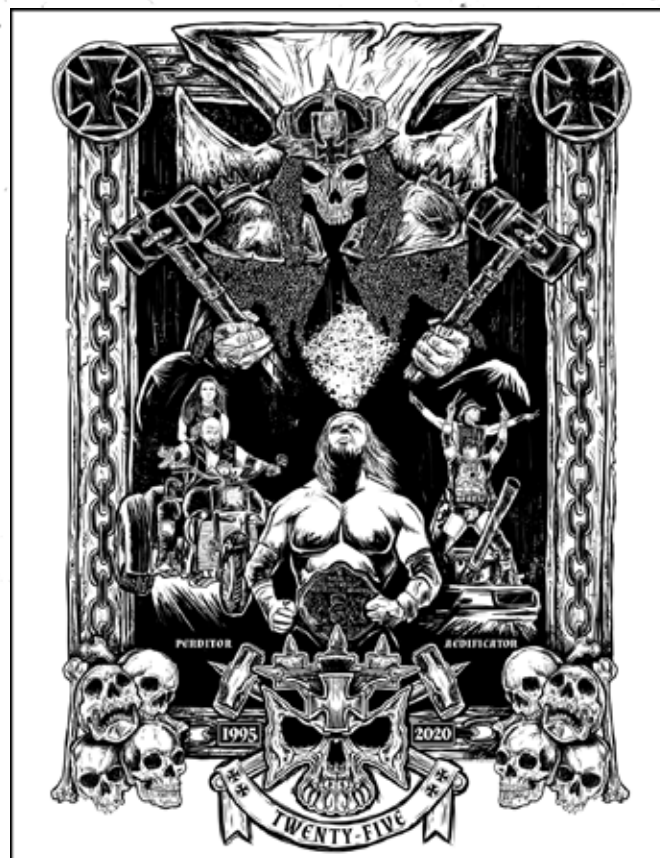

MOTLEY CRUE

POSTERS

A PERFECT CIRCLE

SLAYER

SLAYER

PANTERA

BLACK AND BRAVE

WWE- TRIPLE H