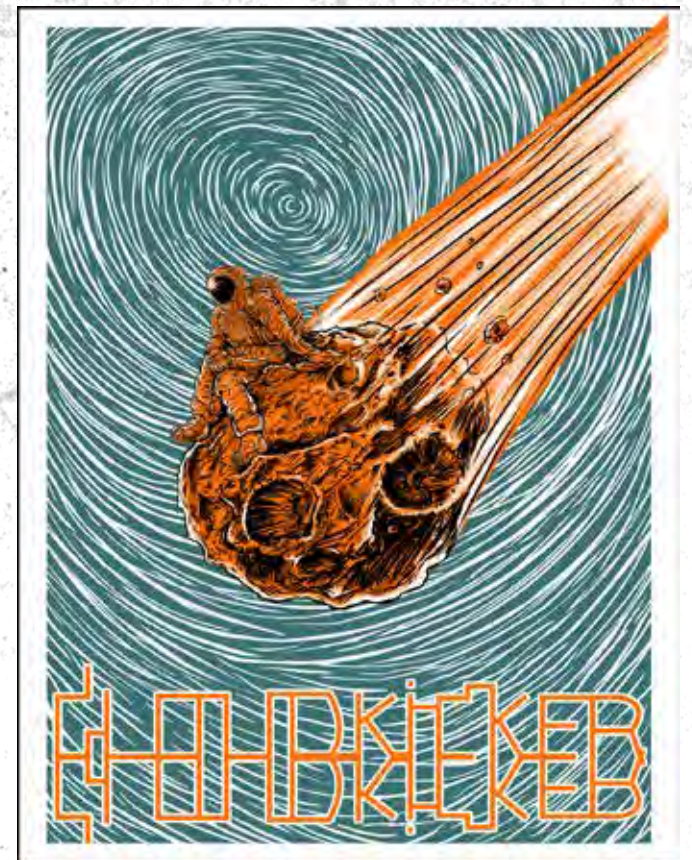

MOTLEY CRUE

POSTERS

A PERFECT CIRCLE

SLAYER

SLAYER

PANTERA

BLACK AND BRAVE

WWE- TRIPLE H