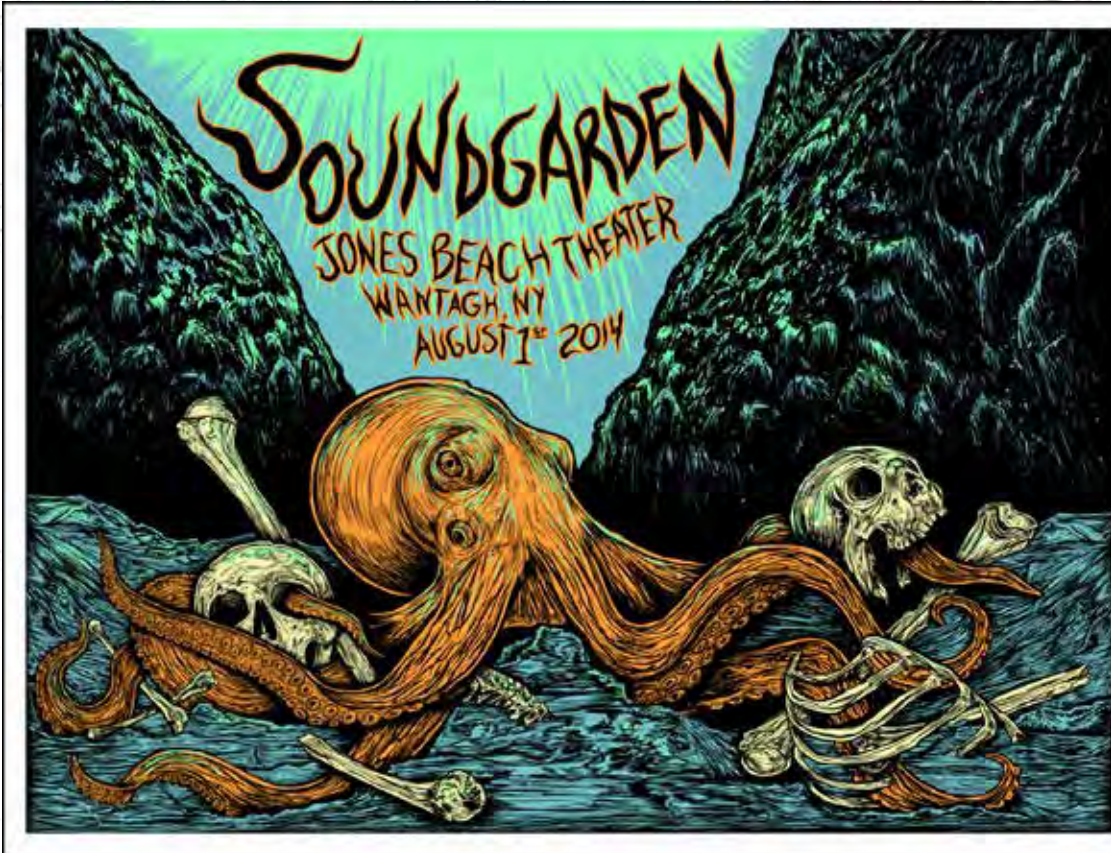

SOUNDGARDEN