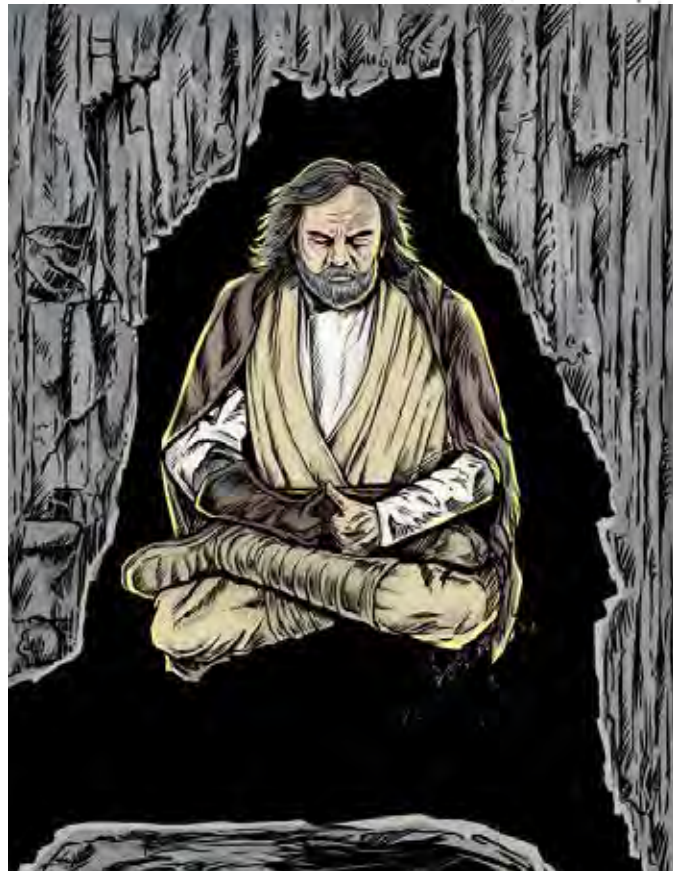

LUKE SERIES