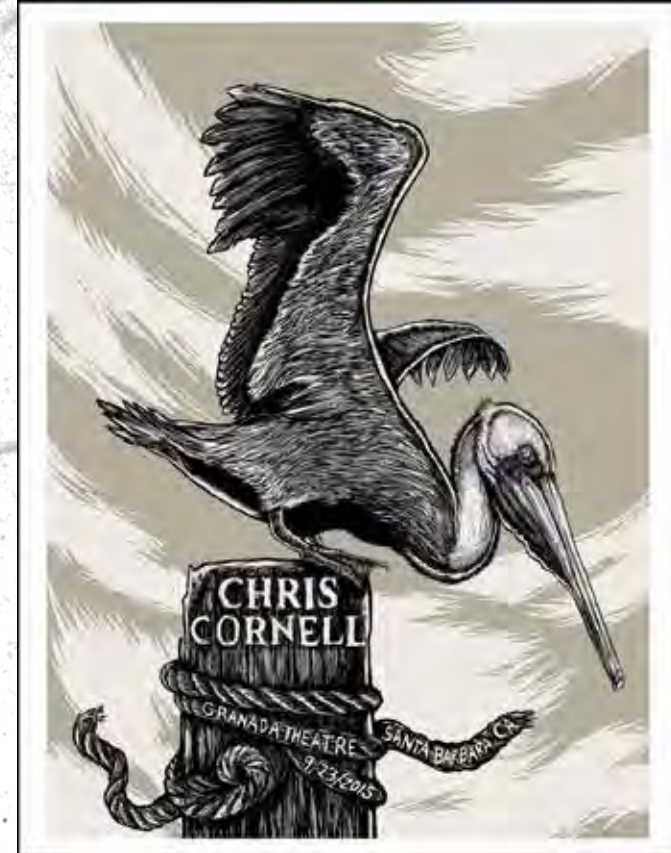

CHRIS CORNELL