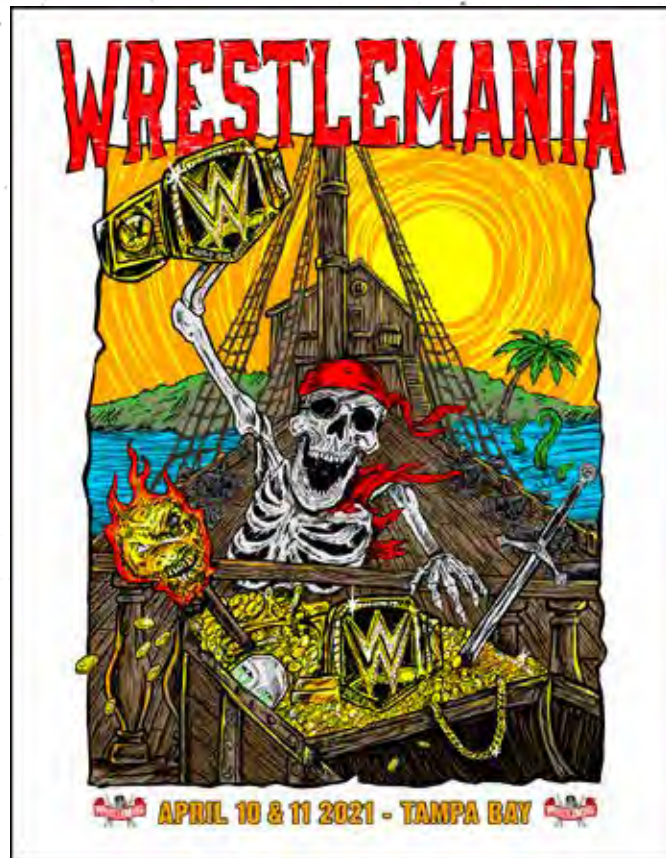

ARTWORK

ILLUSTRATION & DESIGN

VERTEBRAE33.COM

CLIENTS

BANDS:

5 SECONDS OF SUMMER
 A PERFECT CIRCLE
 ALICE COOPER
 AMON AMARTH
 ANTHRAX
 BLACK COBRA
 CALIBAN
 CATTLE DECAPITATION
 CHRIS CORNELL
 CLOUDKICKER
 COFFINS
 HATE ETERNAL
 HEAVEN SHALL BURN
 IDOL OF FEAR
 IF THESE TREES COULD
 TALK
 INTRONAUT
 INSANE CLOWN POSSE
 IRON MAIDEN
 KHEMMIS
 KYLESA
 LAMB OF GOD

MACHINE HEAD
 MISFITS
 MOON TOOTH
 MOTIONLESS IN WHITE
 MOTLEY CRUE
 MOTORHEAD
 NIRVANA
 ONE DIRECTION
 PANTERA
 SAVAGIST
 SIBIIR
 SKELETONWITCH
 SLASH
 SLAYER
 SLIPKNOT
 SOUNDGARDEN
 THY ART IS MURDER
 UNENDLICH
 VOLBEAT
 WFAHM
 WEDEATER
 WHITECHAPEL

WWE- STONE COLD STEVE AUSTIN

SLAYER

SLAYER

WWE- TRIPLE H

ALICE COOPER

MOTIONLESS IN WHITE

WWE- WRESTLEMANIA

MACHINE HEAD