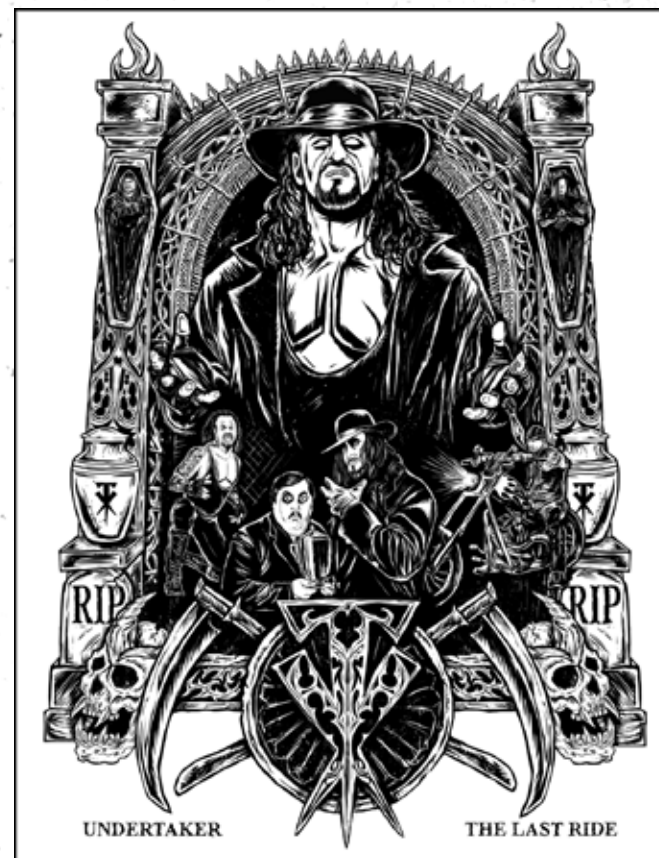

MOTLEY CRUE

POSTERS

A PERFECT CIRCLE

SLAYER

SLAYER

PANTERA

BLACK AND BRAVE

WWE- TRIPLE H