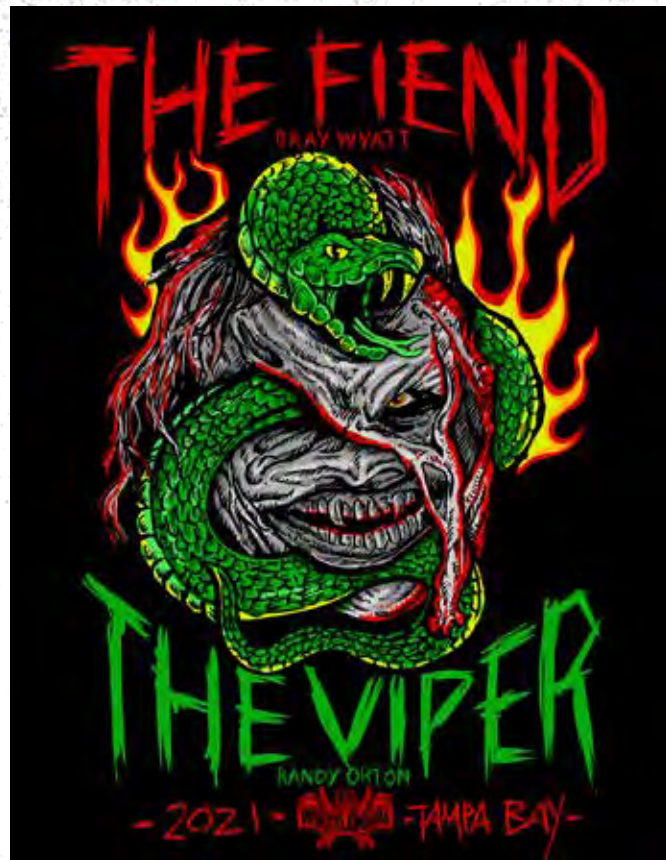

WWE- FIEND/ORTON