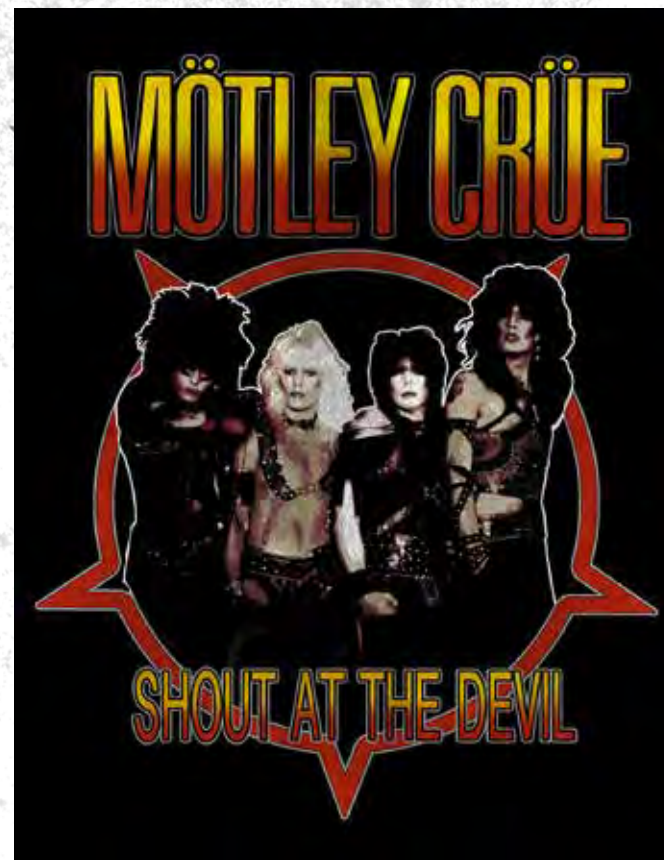

ARTWORK

ILLUSTRATION & DESIGN

VERTEBRAE33.COM

CLIENTS

BANDS:

5 SECONDS OF SUMMER
 A PERFECT CIRCLE
 ALICE COOPER
 AMON AMARTH
 ANTHRAX
 BLACK COBRA
 CALIBAN
 CATTLE DECAPITATION
 CHRIS CORNELL
 CLOUDKICKER
 COFFINS
 HATE ETERNAL
 HEAVEN SHALL BURN
 IDOL OF FEAR
 IF THESE TREES COULD
 TALK
 INTRONAUT
 INSANE CLOWN POSSE
 IRON MAIDEN
 KHEMMIS
 KYLESA
 LAMB OF GOD

WWE- LIV MORGAN

ANTHRAX

WWE- FIEND/ORTON

SLASH

PANTERA

WWE- ALEXA BLISS

MOTORHEAD

WWE- NXT